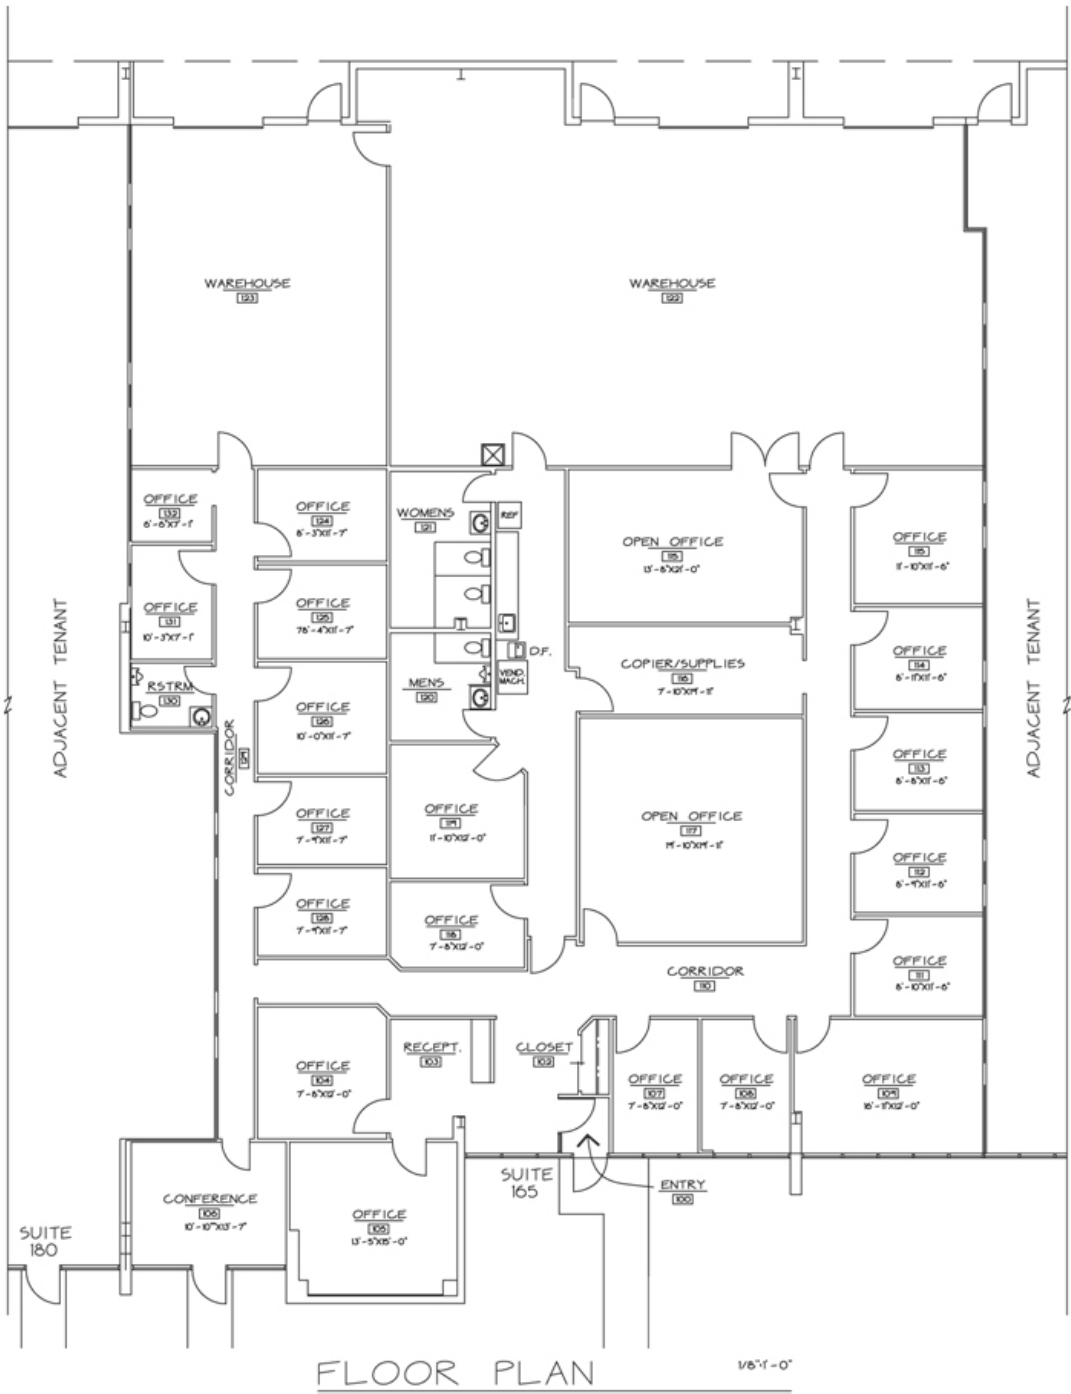

**SUITE 150**  
 EASTWIND COMMERCE CENTER  
 975 EASTWIND DRIVE  
 WESTERVILLE, OHIO

DSA #TMR  
 07/16/08

**975 EASTWIND DRIVE**  
**Suites 150**  
 Eastwind Commerce Center/Westerville, Ohio 43081

**LEASE PLAN-SUITE 175**